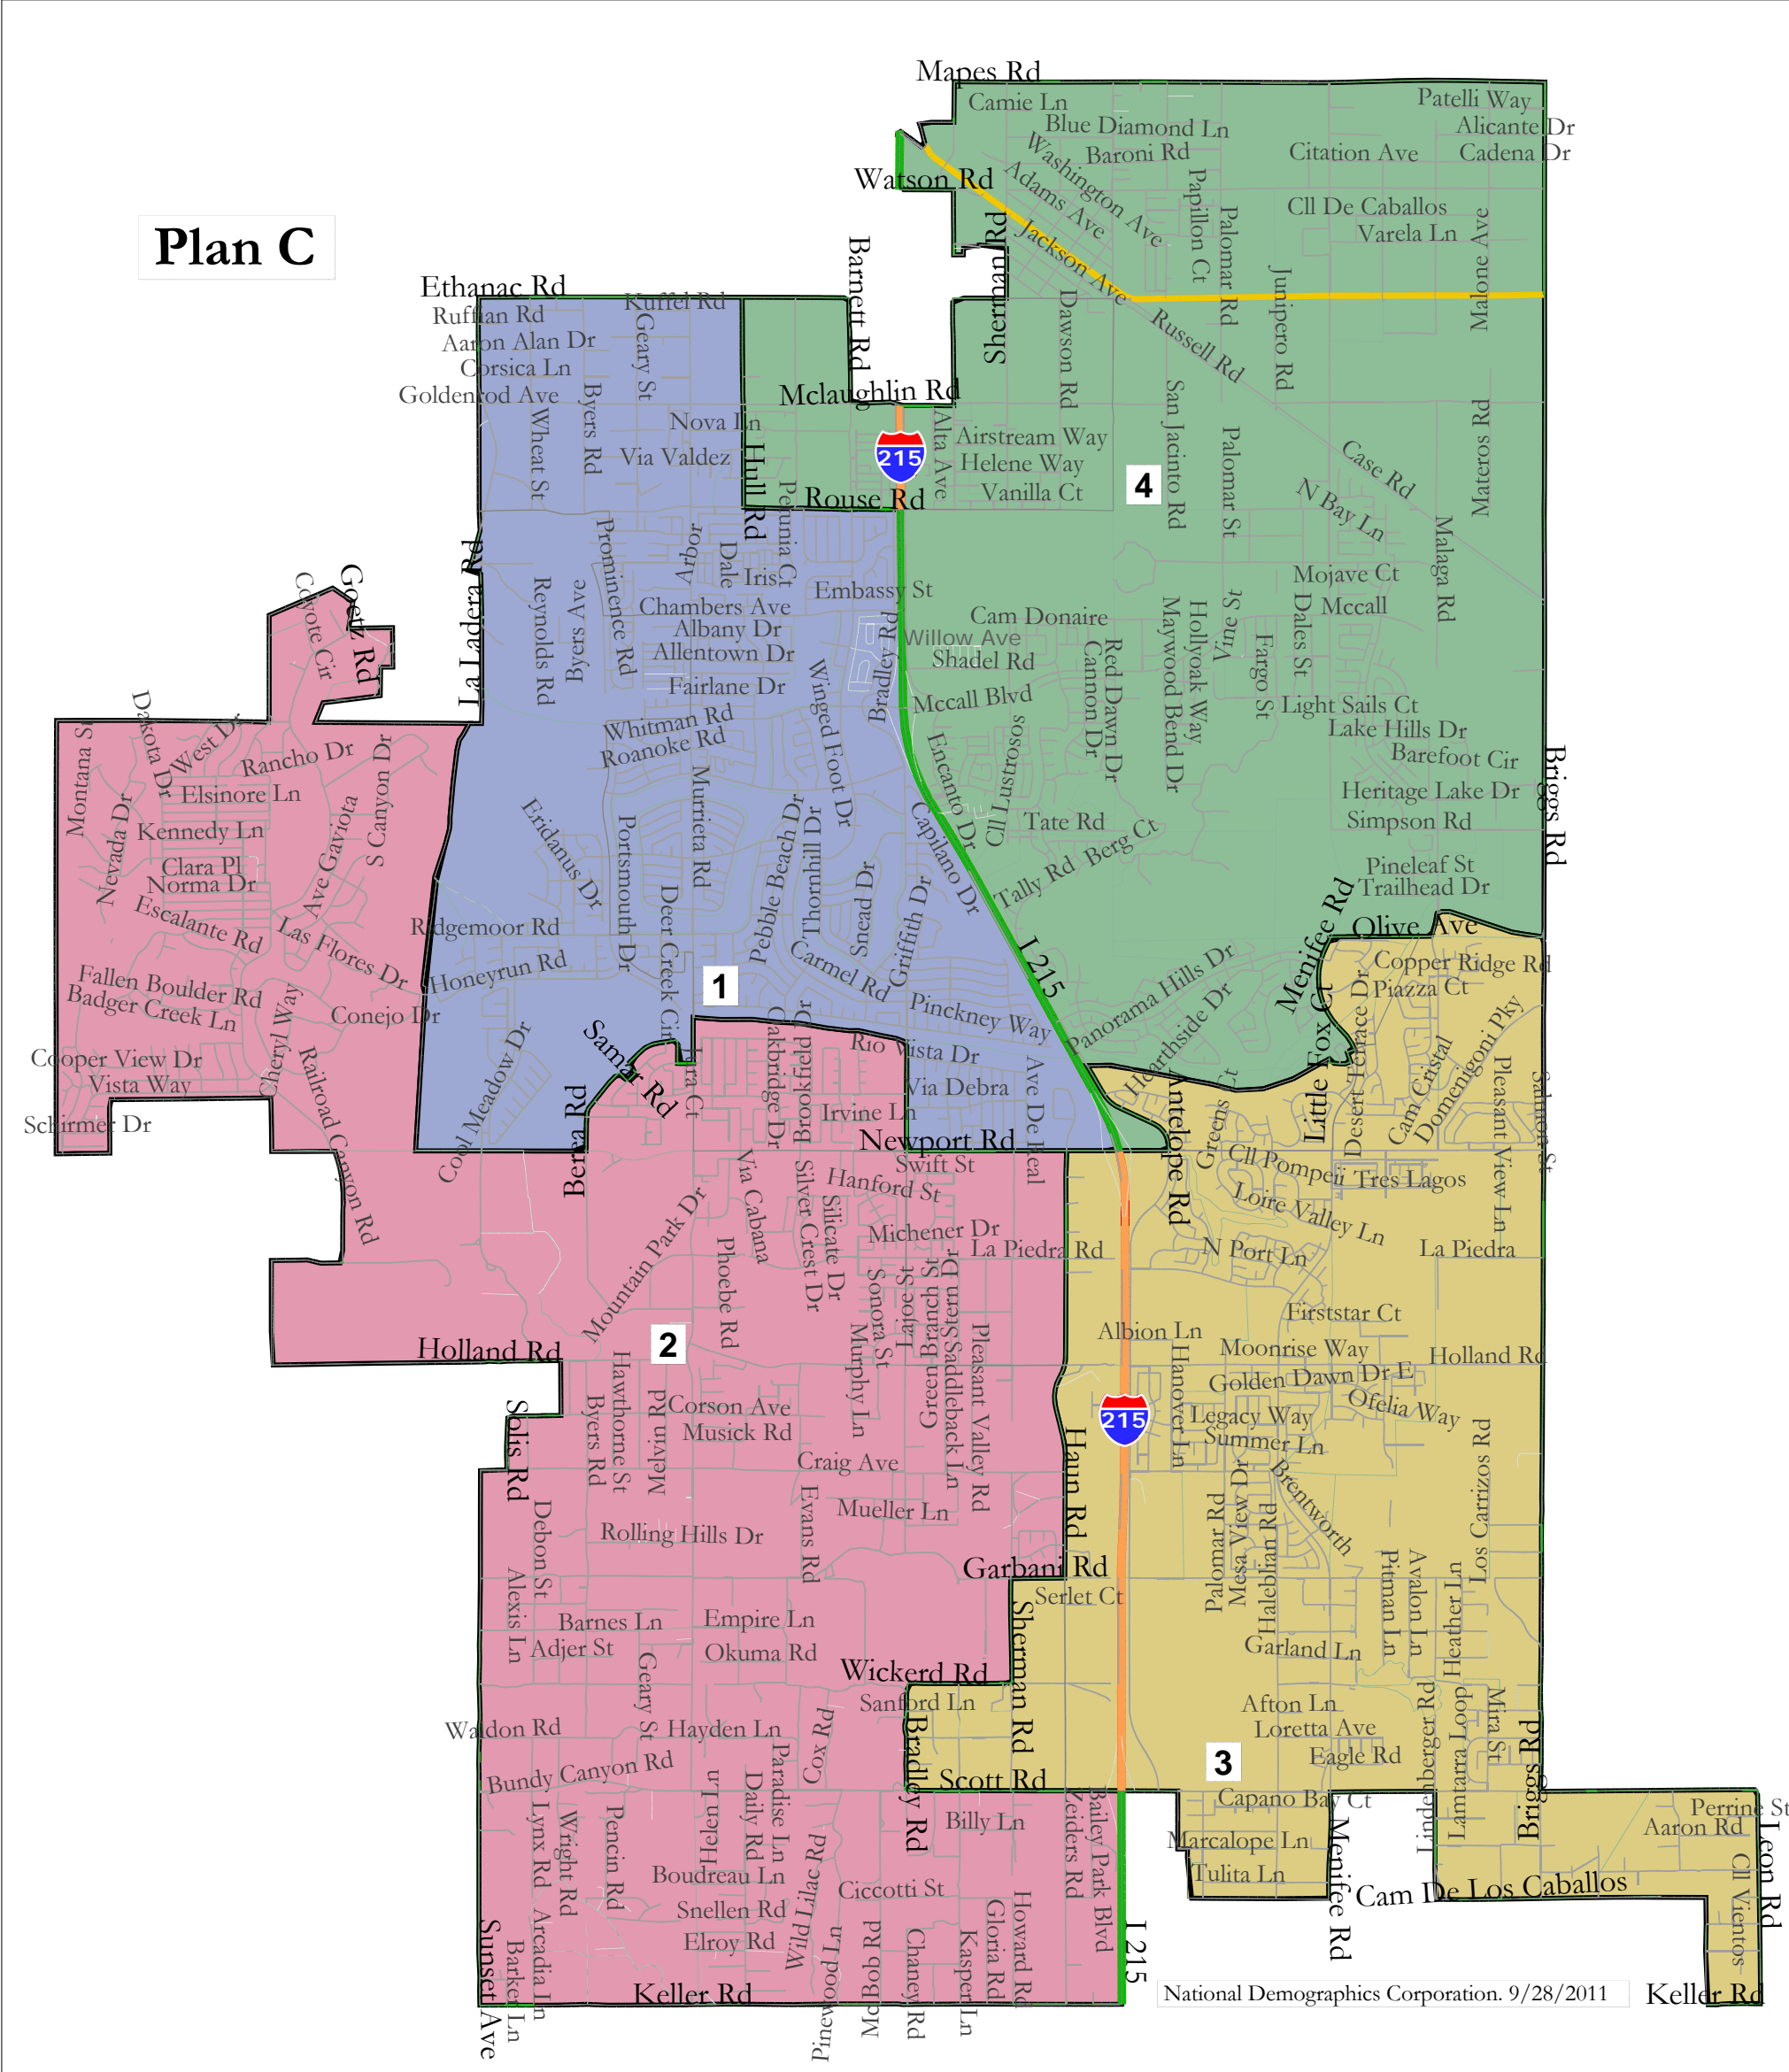

Four District Map Adopted 2011 after Census 2010

Plan C

District 1 - Greg August, Elected 2012

District 2 - Matt Liesemeyer, Elected 2014

District 3 - Lesa Sobek, Elected 2015

District 4 - John Denver, Elected 2014

Mayor at Large - Scott Mann, Elected 2014