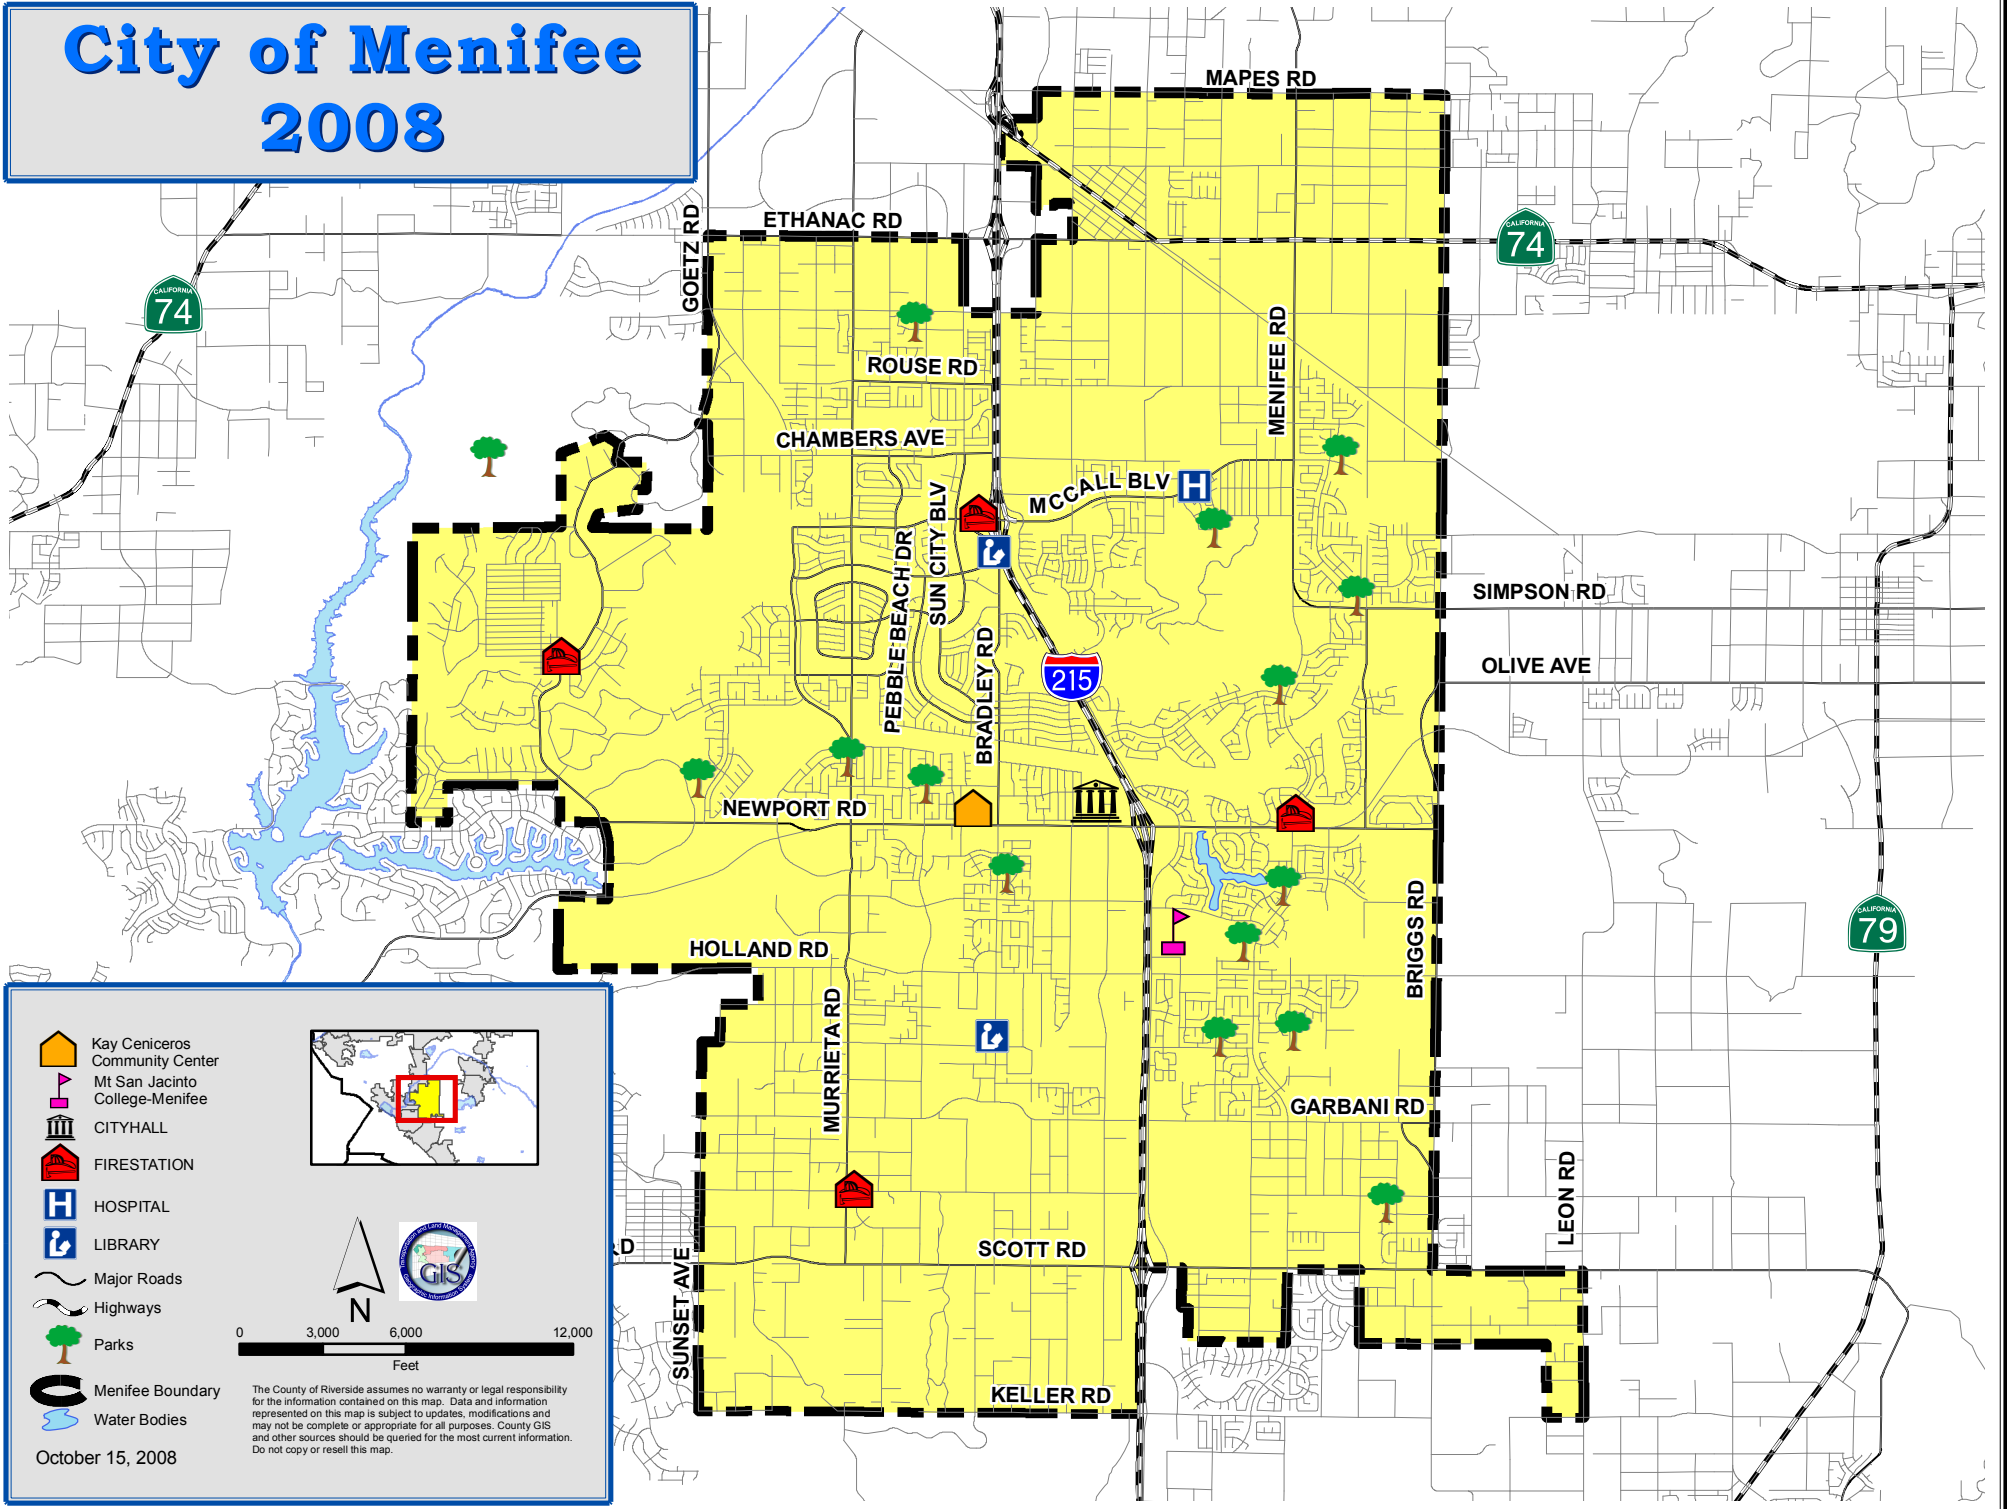

City of Menifee 2008

- Kay Ceniceros Community Center
- Mt San Jacinto College-Menifee
- CITYHALL
- FIRESTATION
- HOSPITAL
- LIBRARY
- Major Roads
- Highways
- Parks
- Menifee Boundary
- Water Bodies

October 15, 2008